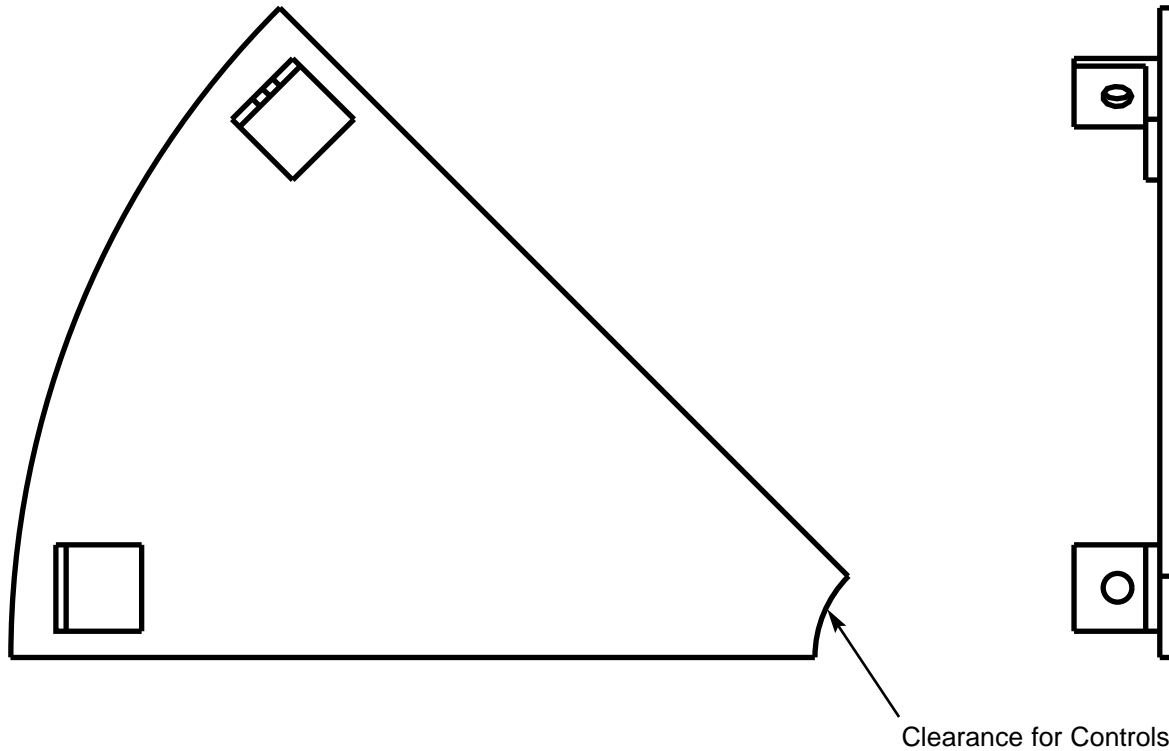

Sectorizing Baffle For Round Neck Diffusers

Imperial [IP] Dimensions
Metric (SI) in Parentheses

CARNES COMPANY 448 S. Main St., P. O. Box 930040, Verona, WI 53593-0040 Phone: (608)845-6411 Fax: (608)845-6504 www.carnes.com

45°

90°

135°

180°

270°

Notes:

1. Standard finish is electrocoat acrylic baked enamel.
2. Standard color is #04 Gray.
3. This installs in the duct directly above the diffuser.