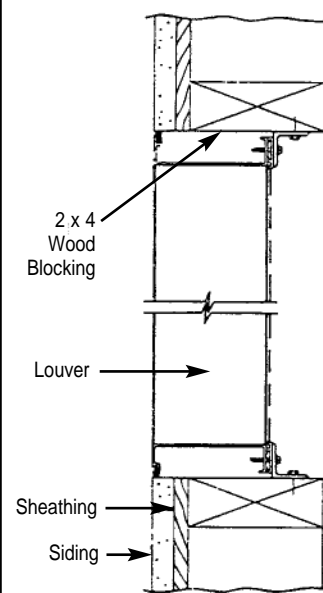

# Typical Installation Details - ASX Louvers

Masonry Wall

Metal Panel Wall

Wood Installation

Accessories at additional cost.

Flange Mount

Angle Subframe