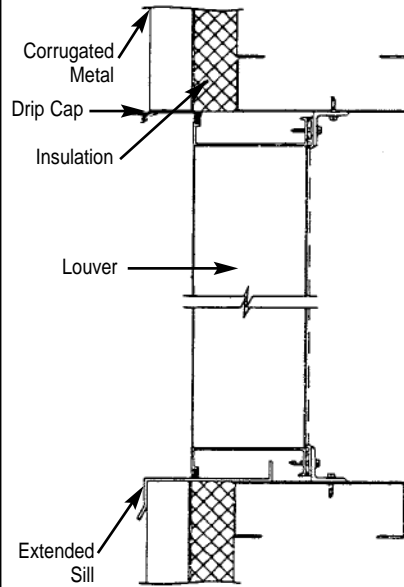

# Typical Installation Details - ASX Louvers

Masonry Wall

Metal Panel Wall

Wood Installation

Accessories at additional cost.

Flange Mount

Angle Subframe