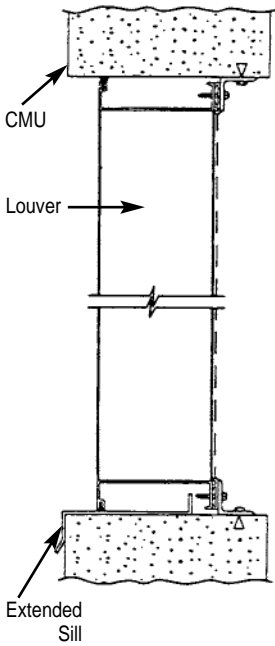

# Typical Installation Details - ASX Louvers

Masonry Wall

Metal Panel Wall

Wood Installation

Accessories at additional cost.

Flange Mount

Angle Subframe