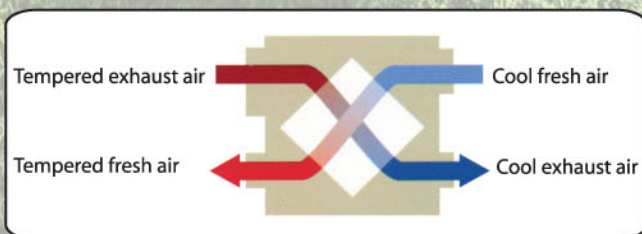

Introducing

AIR SPECIALTIES

express[®]

Model WP "Core" type Energy Recovery Ventilators

Now you can offer HRV's with Energy Recovery cores optimized for cold climates, and ERV's for all climates with fewer moving parts.

- Low profile sizes from 50 CFM to 5,500 CFM.
- Indoor and outdoor models.
- Core options:
 - Aluminum sensible only cores for optimized recovery in cold climates.
 - Enthalpy recovery cores for humidity recovery.
 - Corrosion resistant polypropylene cores.
 - Complete air stream separation
 - Reduced maintenance from no moving parts.
 - Complete control options.
 - 10 year core warranty.
 - 2 year unit warranty.